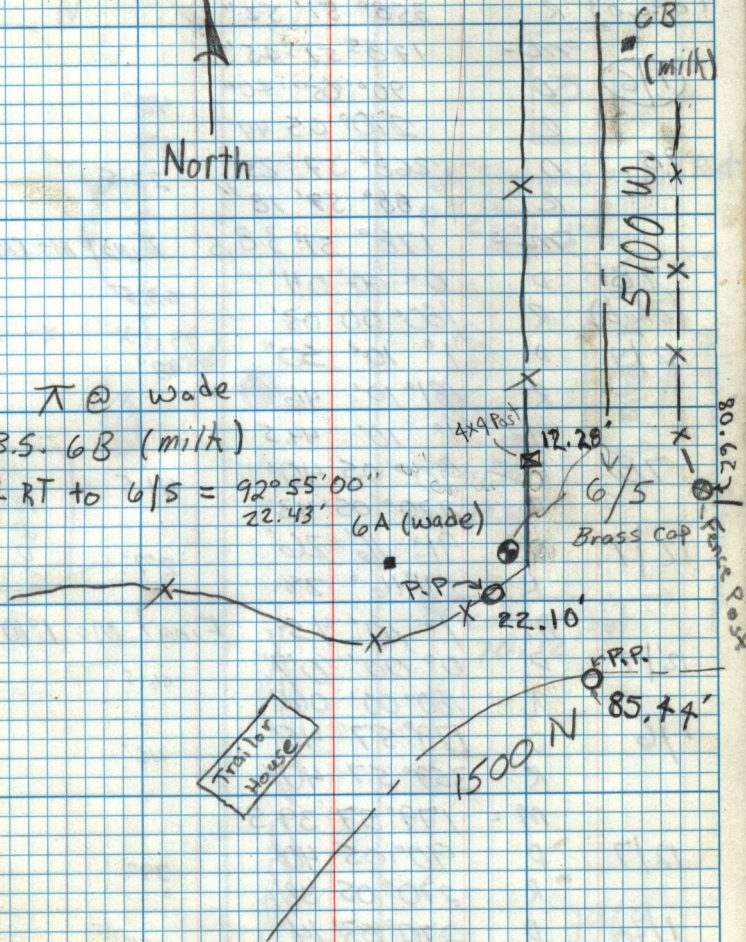

D. LEE
 T. WOOD
 2-28-85

27

6/5
 Brass Man
 1963

π @ wade
 B.S. 6B (milk)

* RT to 6/5 = $92^{\circ}55'00''$
 $22.43'$

FRP 229.08